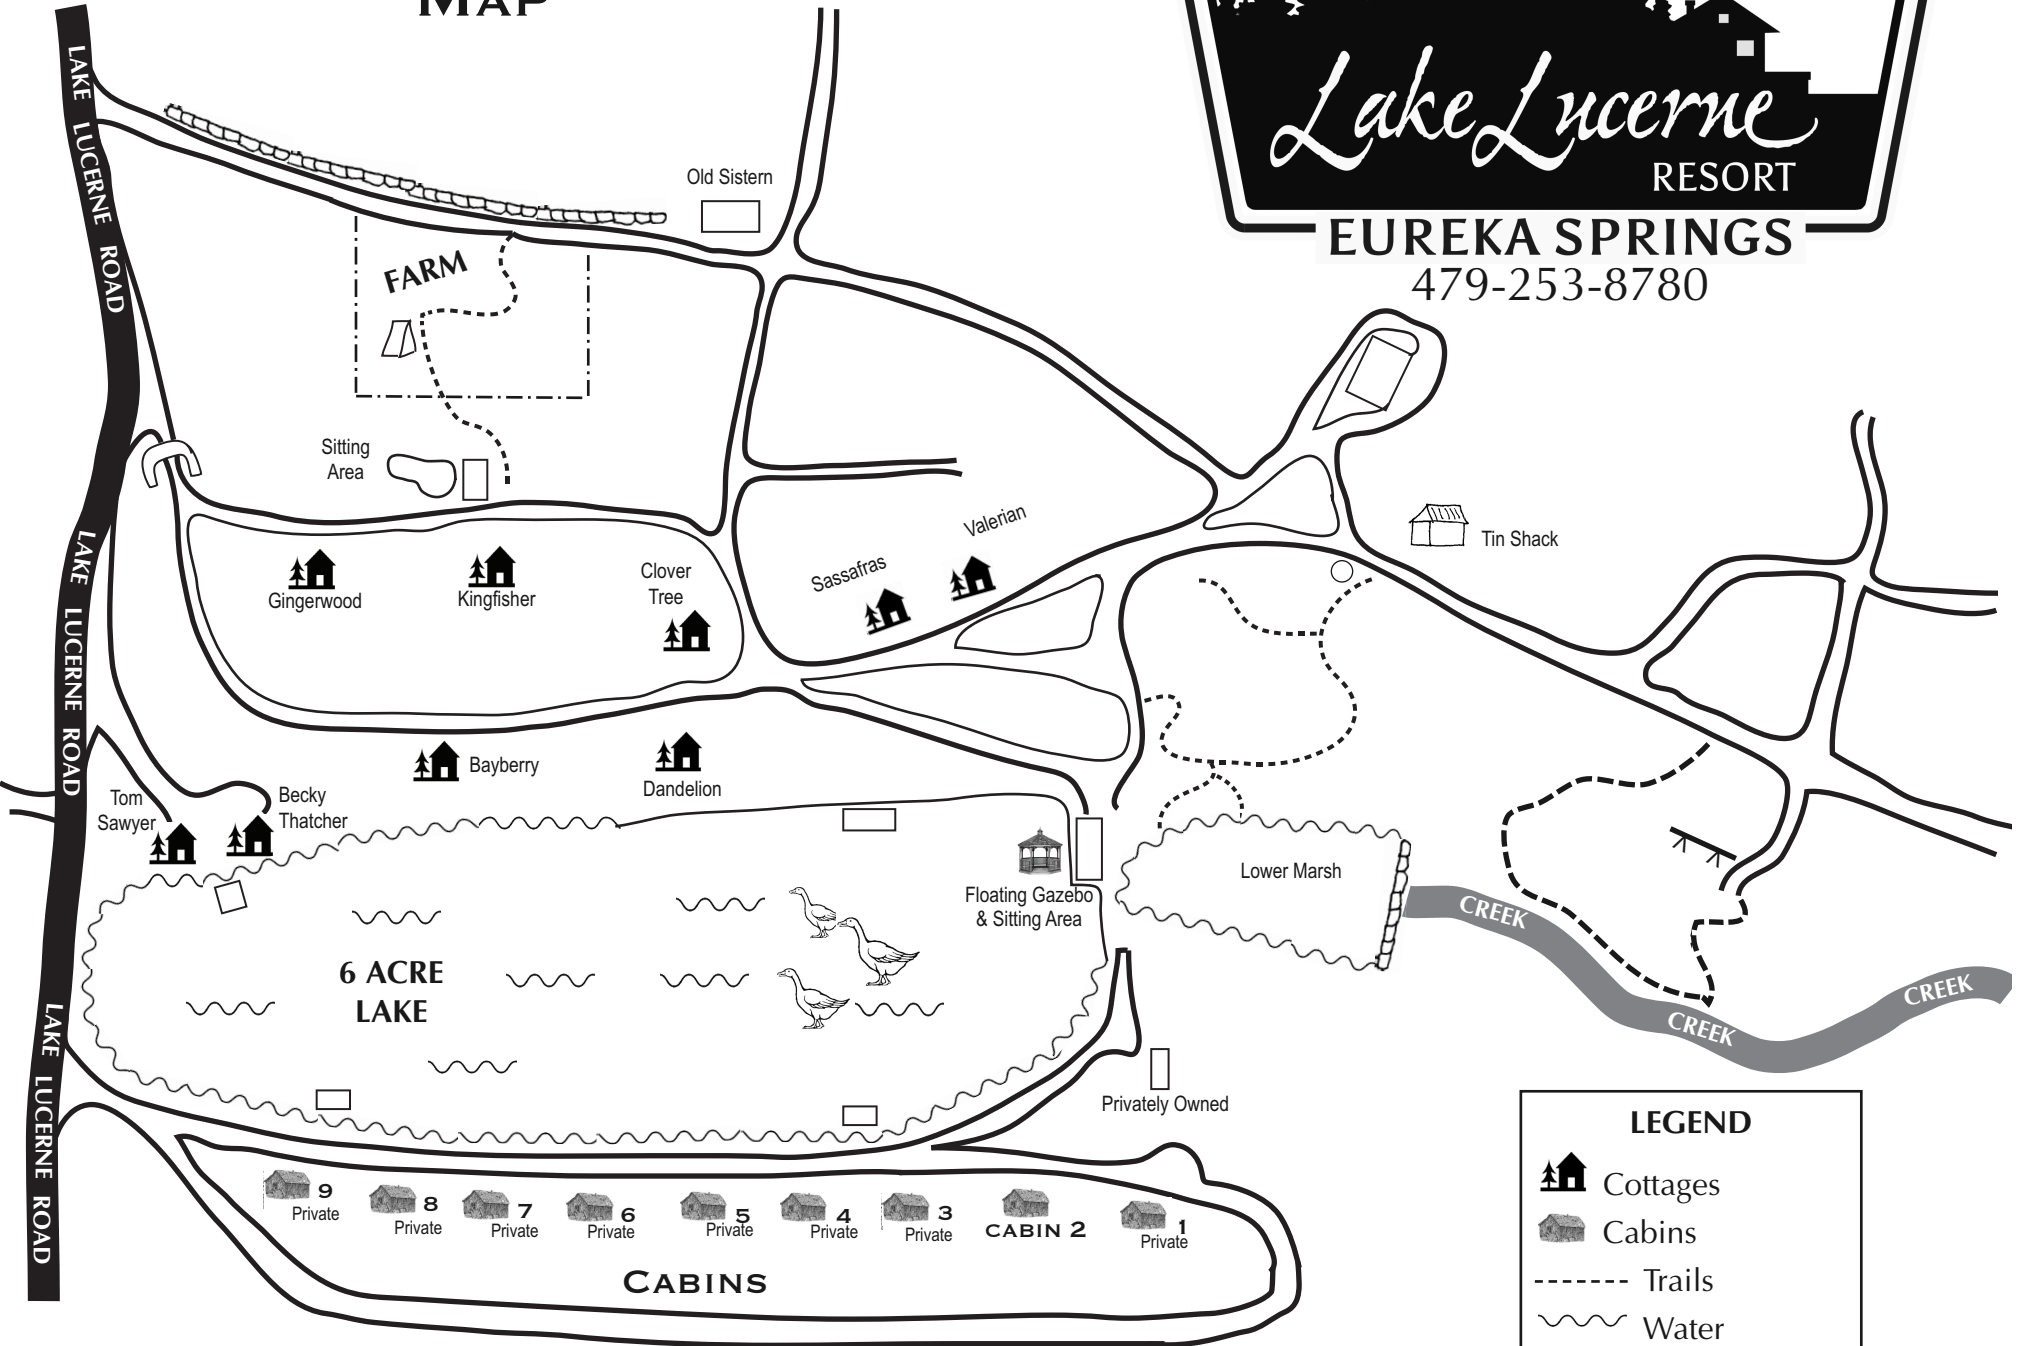

LAKE LUCERNE MAP

Lake Lucerne
RESORT

EUREKA SPRINGS

479-253-8780

LEGEND

- Cottages
- Cabins
- Trails
- Water